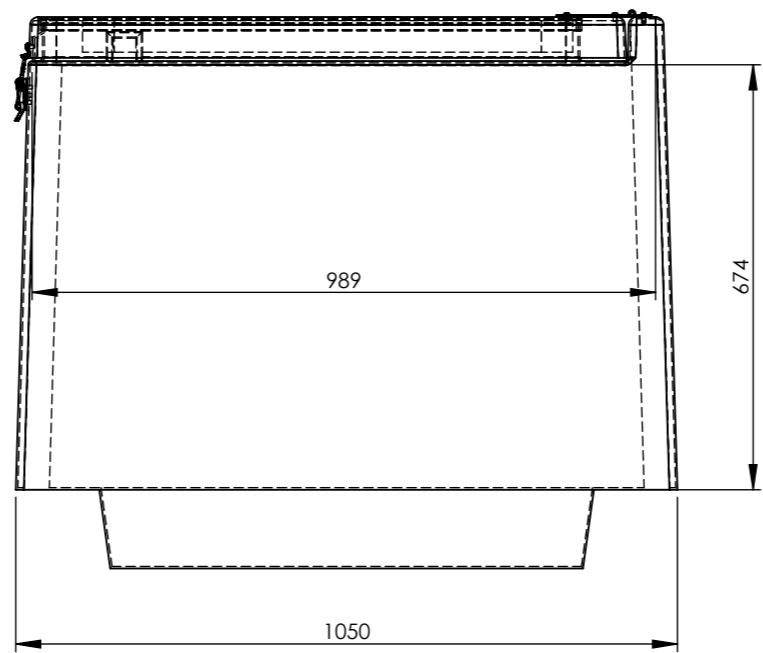

SPECIFICATION	
MATERIAL	3-4MM GRP
FIXING POINTS	150MM ² PADS IN FEET
IP RATING	IP56
SEAL	EPDM
HINGES	P2202 316 STAINLESS STEEL
DOOR CATCH	316 STAINLESS STEEL PROTEX STYLE CATCH
COLOUR	ORANGE RAL2009
LETTERING	"LIFEJACKETS"
LETTERING SIZE AND COLOUR	75MM WHITE

MODEL: JB73	DO NOT SCALE DRAWING	REVISION A
UNLESS OTHERWISE SPECIFIED DIMENSIONS ARE IN MILLIMETERS		TOLERANCE 5% +/-

	NAME	DATE
DRAWN	TW	06/10/2020
CHK'D	XX	06/10/2020
APPV'D	XX	06/10/2020
MFG	XX	06/10/2020
Q.A	XX	06/10/2020

Job Bird
 FACTORY LANE, BASON
 BRIDGE, HIGHBRIDGE,
 SOMERSET, TA9 4RN, UK
 JOBIRD.CO.UK
 INFO@JOBIRD.CO.UK
 +44 (0)1278 785546

CABINET DETAILS: 875H x 1480W x 1050D DOOR APERTURE: 1383H x 841W INTERNAL DEPTH: 674 WEIGHT: 49KG	
QUOTE REFERENCE: JRBQXXXXX	CUSTOMER: XXXXX
SCALE 1:12	SHEET 1 of 1