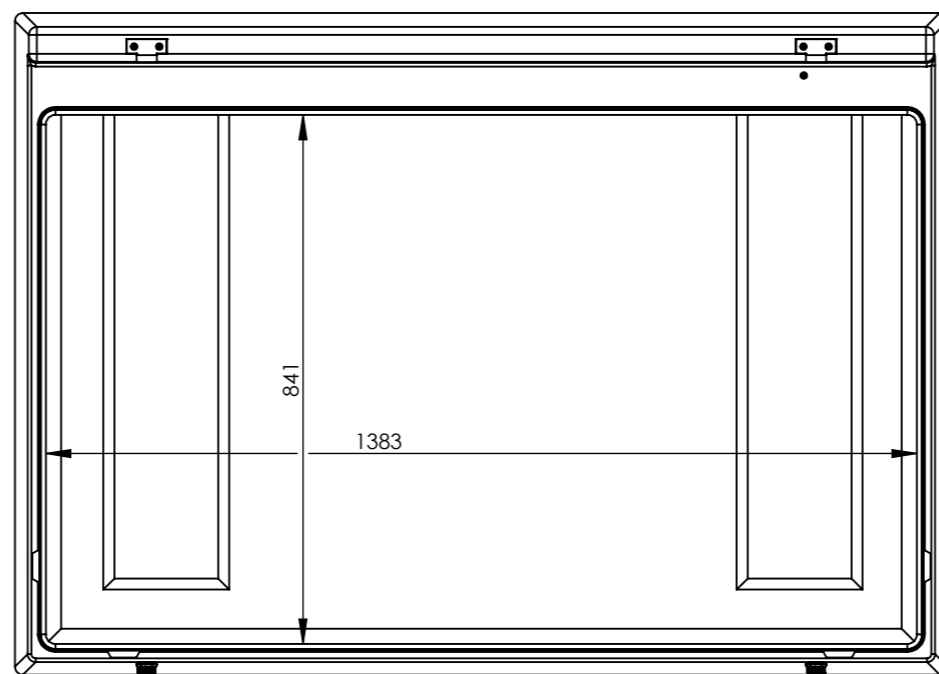

SPECIFICATION	
MATERIAL	3-4MM GRP
FIXING POINTS	150MM ² PADS IN FEET
IP RATING	IP56
SEAL	EPDM
HINGES	P2202 316 STAINLESS STEEL
DOOR CATCH	316 STAINLESS STEEL PROTEX STYLE CATCH
COLOUR	ORANGE RAL2009
LETTERING	"LIFEJACKETS"
LETTERING SIZE AND COLOUR	75MM WHITE

MODEL: JB73	DO NOT SCALE DRAWING	REVISION A
UNLESS OTHERWISE SPECIFIED DIMENSIONS ARE IN MILLIMETERS		TOLERANCE 5% +/-

	NAME	DATE
DRAWN	TW	06/10/2020
CHK'D	XX	06/10/2020
APPV'D	XX	06/10/2020
MFG	XX	06/10/2020
Q.A	XX	06/10/2020

Job Bird
 FACTORY LANE, BASON
 BRIDGE, HIGHBRIDGE,
 SOMERSET, TA9 4RN, UK
 JOBIRD.CO.UK
 INFO@JOBIRD.CO.UK
 +44 (0)1278 785546

CABINET DETAILS: 875H x 1480W x 1050D DOOR APERTURE: 1383H x 841W INTERNAL DEPTH: 674 WEIGHT: 49KG	
QUOTE REFERENCE: JRBQXXXXX	CUSTOMER: XXXXX
SCALE 1:12	SHEET 1 of 1