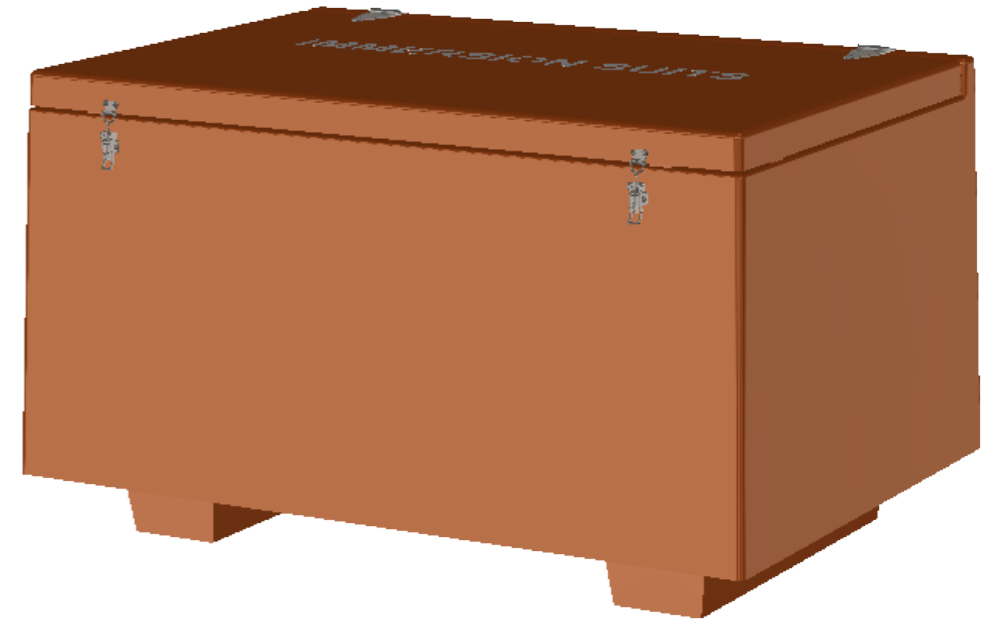

SPECIFICATION	
MATERIAL	3-4MM GRP
FIXING POINTS	150MM ² PADS IN FEET
IP RATING	IP56
SEAL	EPDM
HINGES	P2202 316 STAINLESS STEEL
DOOR CATCH	316 STAINLESS STEEL PROTEX STYLE CATCH
COLOUR	ORANGE RAL2009
LETTERING	"LIFEJACKETS"
LETTERING SIZE AND COLOUR	75MM WHITE

Job Bird
 FACTORY LANE, BASON
 BRIDGE, HIGHBRIDGE,
 SOMERSET, TA9 4RN, UK
 JOBIRD.CO.UK
 INFO@JOBIRD.CO.UK
 +44 (0)1278 785546

CABINET DETAILS: 875H x 1480W x 1050D DOOR APERTURE: 1383H x 841W INTERNAL DEPTH: 674 WEIGHT: 49KG	
QUOTE REFERENCE: JRBQXXXXX	CUSTOMER: XXXXX
SCALE 1:12	SHEET 1 of 1