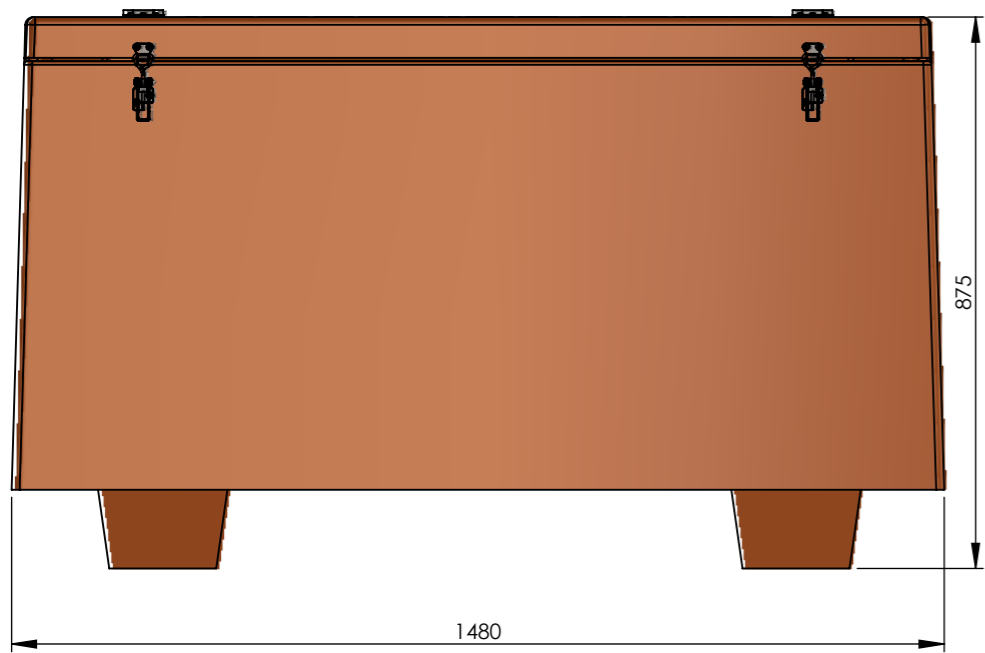

SPECIFICATION	
MATERIAL	3-4MM GRP
FIXING POINTS	150MM ² PADS IN FEET
IP RATING	IP56
SEAL	EPDM
HINGES	P2202 316 STAINLESS STEEL
DOOR CATCH	316 STAINLESS STEEL PROTEX STYLE CATCH
COLOUR	ORANGE RAL2009
LETTERING	"LIFEJACKETS"
LETTERING SIZE AND COLOUR	75MM WHITE

MODEL: JB73	DO NOT SCALE DRAWING	REVISION A
UNLESS OTHERWISE SPECIFIED DIMENSIONS ARE IN MILLIMETERS		TOLERANCE 5% +/-

	NAME	DATE
DRAWN	TW	06/10/2020
CHK'D	XX	06/10/2020
APPV'D	XX	06/10/2020
MFG	XX	06/10/2020
Q.A	XX	06/10/2020

Job Bird
 FACTORY LANE, BASON
 BRIDGE, HIGHBRIDGE,
 SOMERSET, TA9 4RN, UK
 JOBIRD.CO.UK
 INFO@JOBIRD.CO.UK
 +44 (0)1278 785546

CABINET DETAILS: 875H x 1480W x 1050D DOOR APERTURE: 1383H x 841W INTERNAL DEPTH: 674 WEIGHT: 49KG	
QUOTE REFERENCE: JRBQXXXXX	CUSTOMER: XXXXX
SCALE 1:12	SHEET 1 of 1