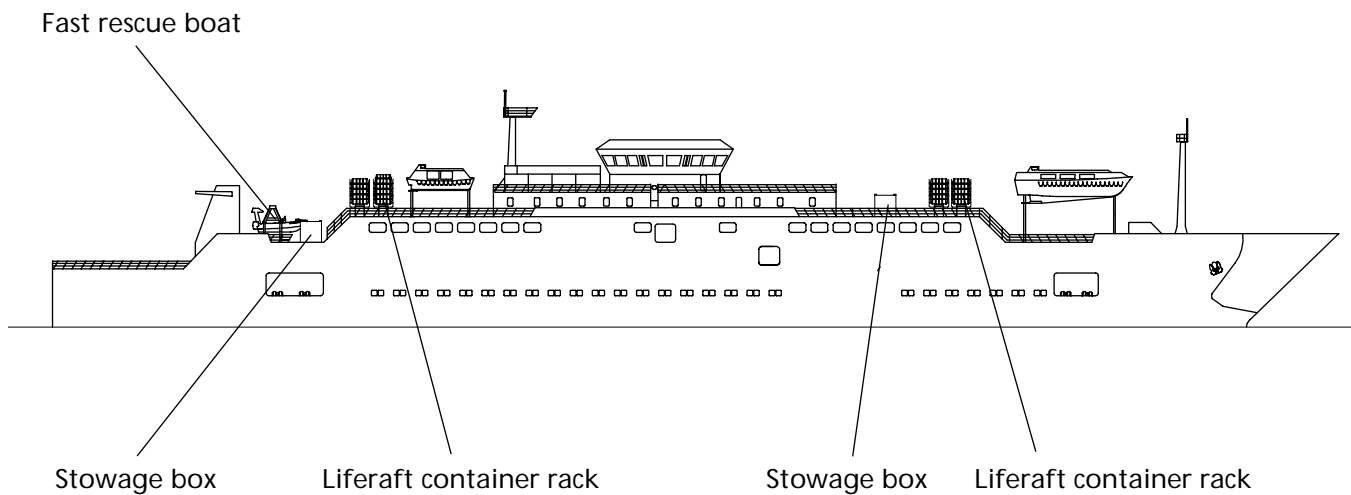

**PLACING OF MAIN COMPONENTS
VES - VIKING EVACUATION SLIDE
FREE-ON-DECK (DD-MES)**

**PLACING OF MAIN COMPONENTS
VES - VIKING EVACUATION SLIDE
FREE-ON-BOARD**

INFLATED DD-MES IN STOWAGE BOX "FREE-ON-DECK" 20 METER SLIDE

**PLACING OF MAIN COMPONENTS
VES - VIKING EVACUATION SLIDE
BUILD-IN (DD-MES)**