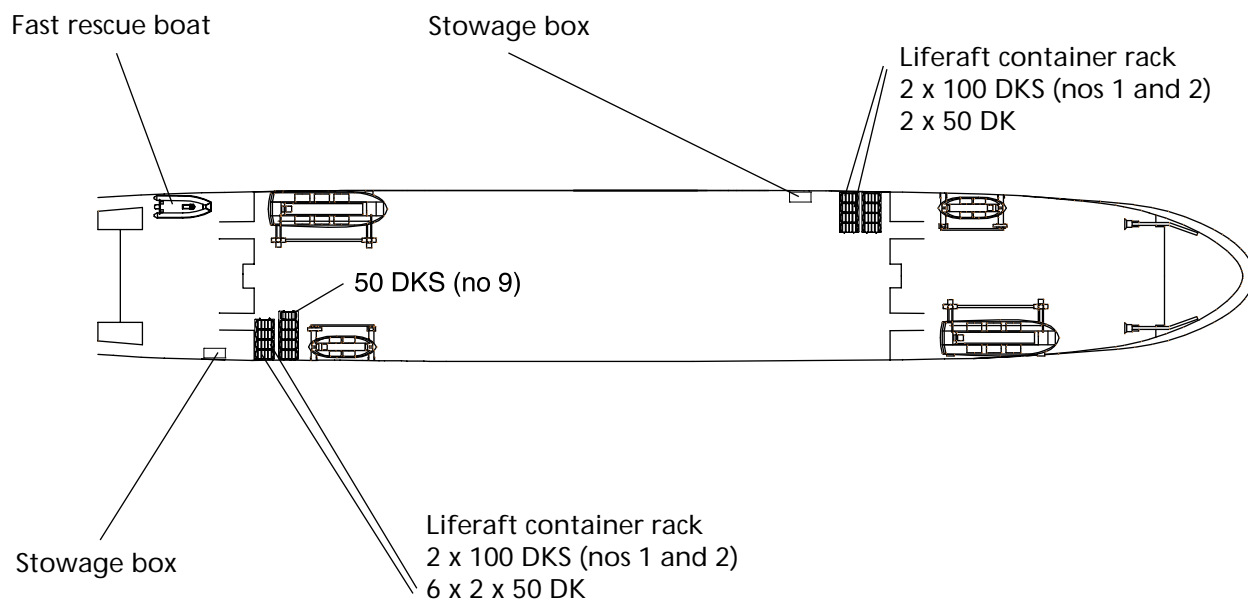

**PLACING OF MAIN COMPONENTS
VES - VIKING EVACUATION SLIDE
FREE-ON-DECK (DD-MES)**

**PLACING OF MAIN COMPONENTS
VES - VIKING EVACUATION SLIDE
FREE-ON-BOARD**

INFLATED DD-MES IN STOWAGE BOX "FREE-ON-DECK" 20 METER SLIDE

**PLACING OF MAIN COMPONENTS
VES - VIKING EVACUATION SLIDE
BUILD-IN (DD-MES)**