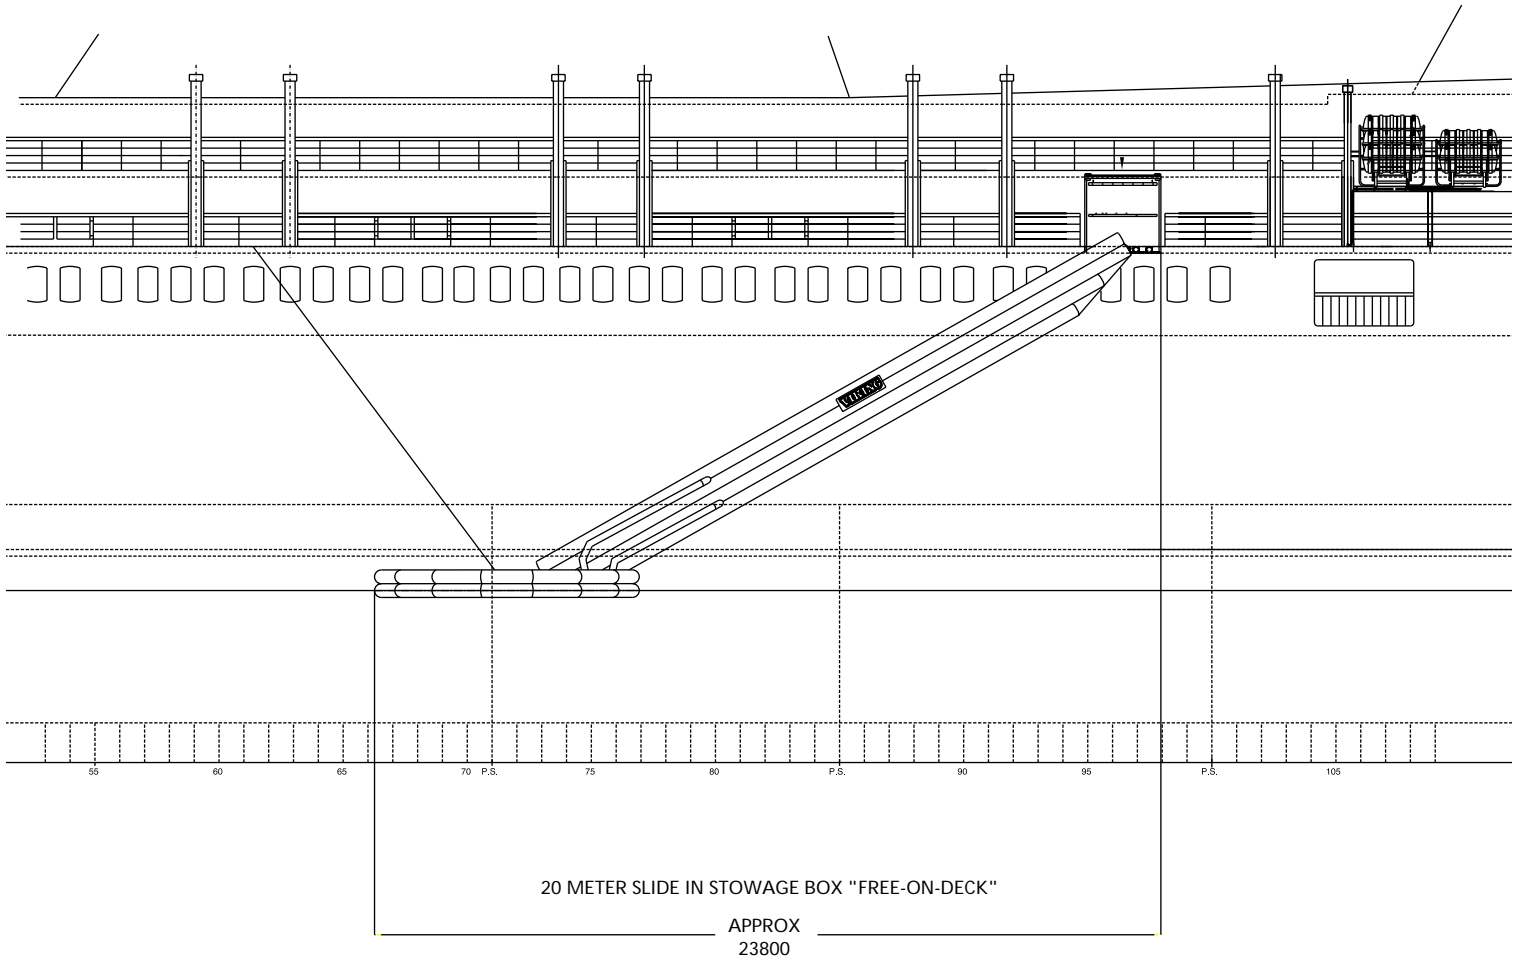

**PLACING OF MAIN COMPONENTS
VES - VIKING EVACUATION SLIDE
FREE-ON-DECK (DD-MES)**

**PLACING OF MAIN COMPONENTS
VES - VIKING EVACUATION SLIDE
FREE-ON-BOARD**

INFLATED DD-MES IN STOWAGE BOX "FREE-ON-DECK" 20 METER SLIDE

**PLACING OF MAIN COMPONENTS
VES - VIKING EVACUATION SLIDE
BUILD-IN (DD-MES)**