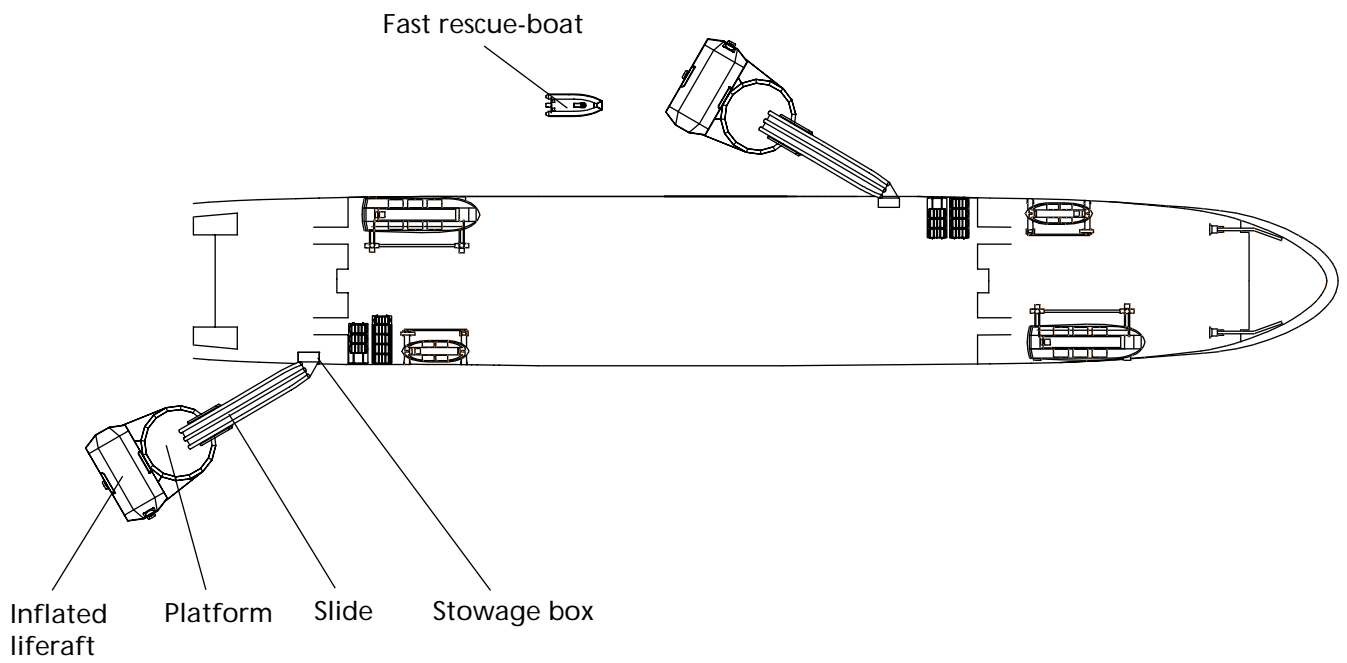

**PLACING OF MAIN COMPONENTS
VES - VIKING EVACUATION SLIDE
FREE-ON-DECK (DD-MES)**

**PLACING OF MAIN COMPONENTS
VES - VIKING EVACUATION SLIDE
FREE-ON-BOARD**

INFLATED DD-MES IN STOWAGE BOX "FREE-ON-DECK" 20 METER SLIDE

**PLACING OF MAIN COMPONENTS
VES - VIKING EVACUATION SLIDE
BUILD-IN (DD-MES)**