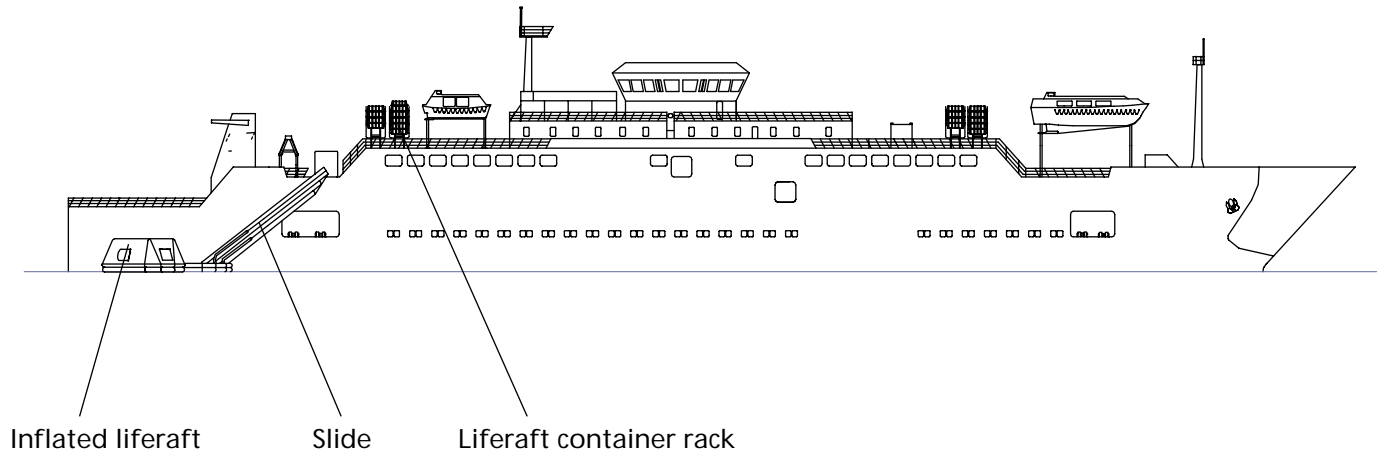

**PLACING OF MAIN COMPONENTS
VES - VIKING EVACUATION SLIDE
FREE-ON-DECK (DD-MES)**

**PLACING OF MAIN COMPONENTS
VES - VIKING EVACUATION SLIDE
FREE-ON-BOARD**

INFLATED DD-MES IN STOWAGE BOX "FREE-ON-DECK" 20 METER SLIDE

**PLACING OF MAIN COMPONENTS
VES - VIKING EVACUATION SLIDE
BUILD-IN (DD-MES)**