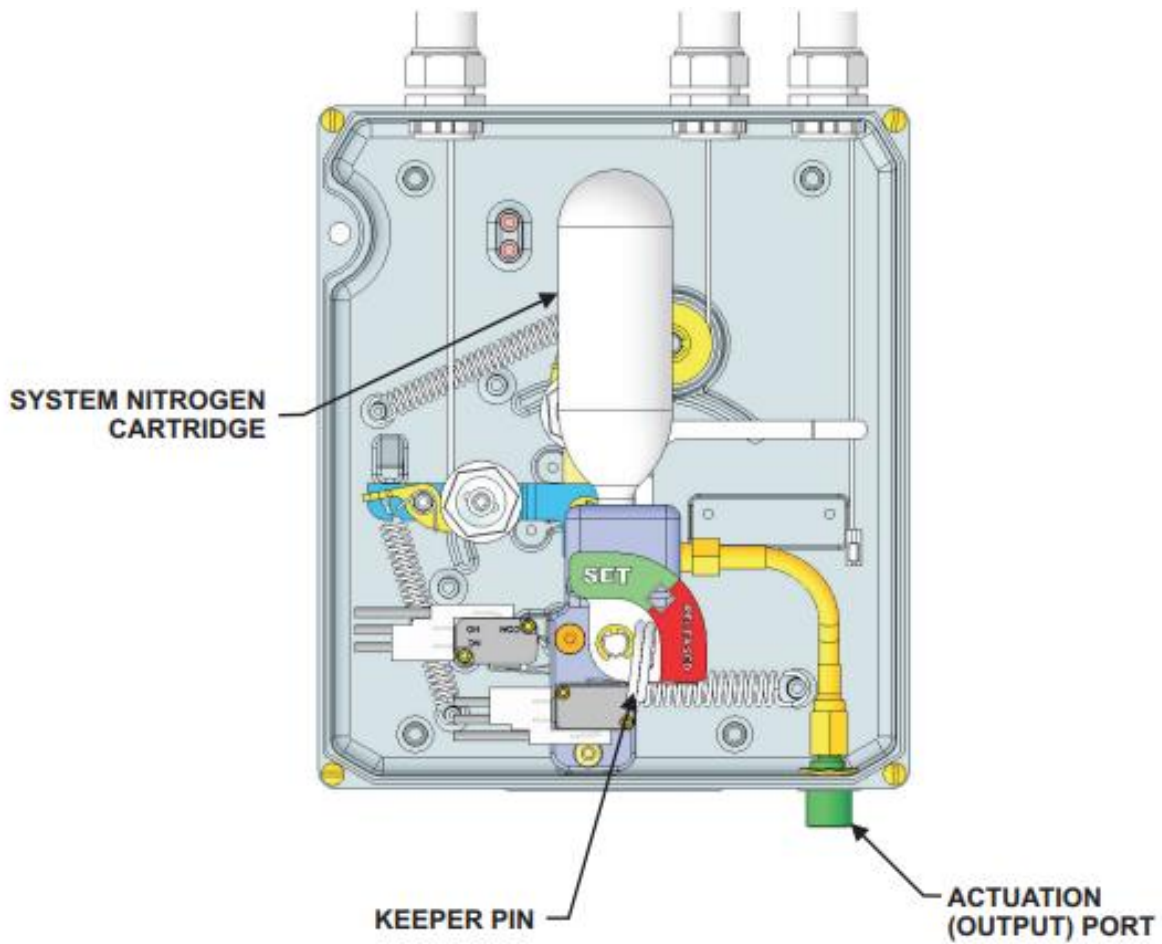

1093030 N2 activation cartridge for WHDR deep fat fryer of Kidde
Kidde number 87-120043-001

Figure 5-2. XV Control System, Internal View