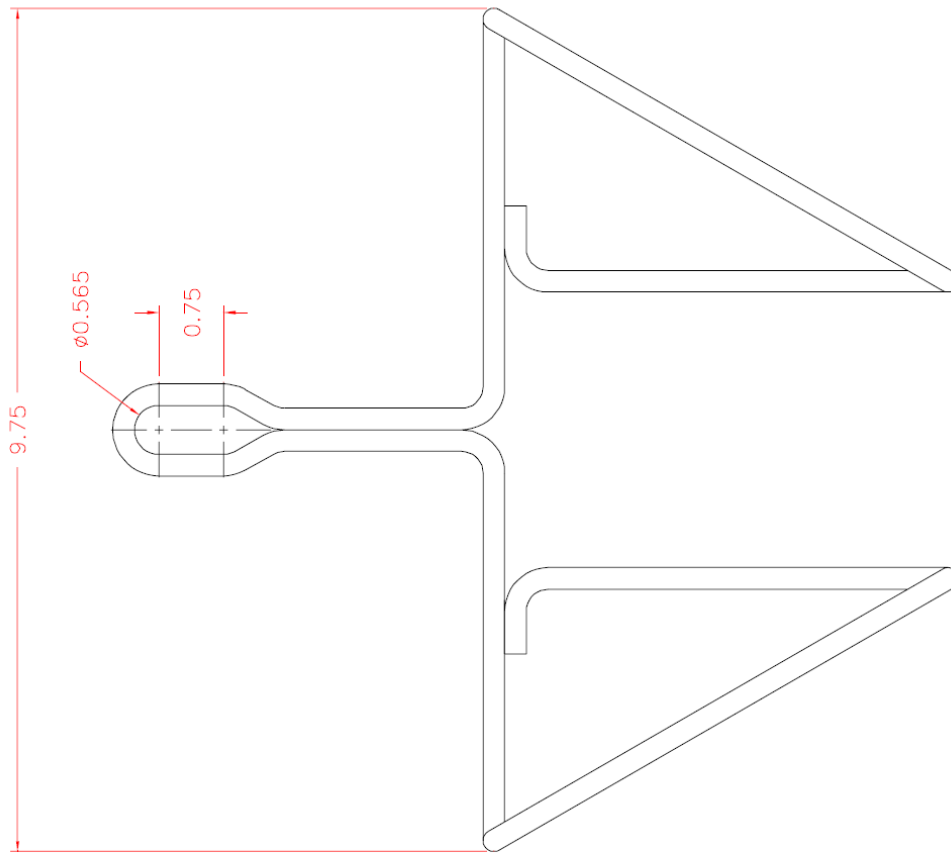

1008020 – Bracket for Ocenco M-20.2 EEBD Drawing

All dimension are in inches