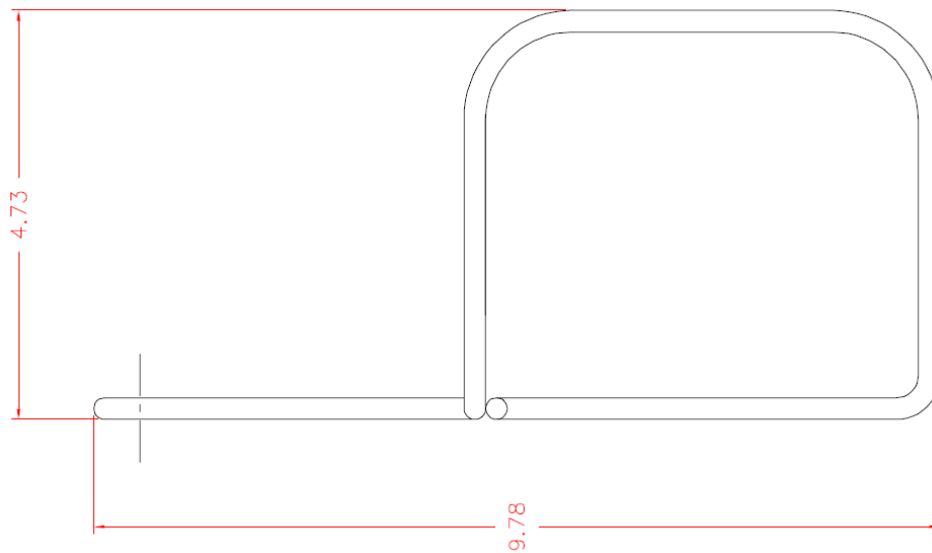

1008020 – Bracket for Ocenco M-20.2 EEBD Drawing

All dimension are in inches